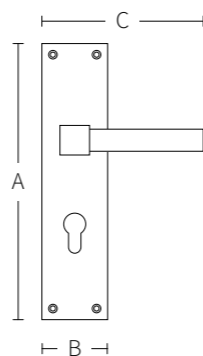

KING

CODE: 3021(a) - 3021(b)

Code	A (mm)	B (mm)	C (mm)
3021 (a)	385	60	150
3021 (b)	385	60	130

Solid spring lever handle
Attached to plate
Fixings visible on one side only

Lever on plate handles.