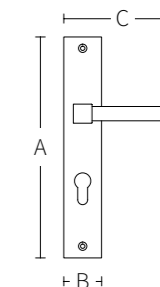

CODE: 2031(a)

Solid spring lever handle
Attached to plate

A (mm)	B (mm)	C (mm)
255	55	140