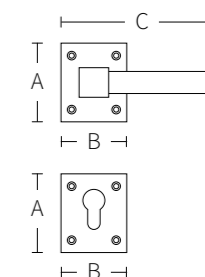

Solid door handle that can
be rotated
double sprung on
rosette.

CROWN

CODE: 3041 - 3141

Code	A (mm)	B (mm)	C (mm)
3041	360	80	160
3141	360	80	--

Solid spring lever handle
Attached to plate
Fixings visible on one side only