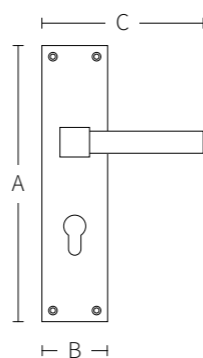

PEACE

CODE: 3071

Code	A	B	C
3071	355	60	180

Solid spring lever handle
Attached to plate
Fixings visible on one side only

Lever on plate handles.

● Bronze ● Gold ● Red Patina ● Brown Patina