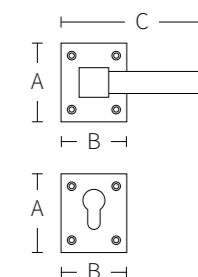

ROSETTE SERIES

CODE: ■ R1009 ■ R1409 ■ R1109 ■ R1209

Code	A (mm)	B (mm)	C (mm)
R1009	80	50	175
R1409	75	60	180
R1109	85	50	180
R1209	50	50	175

Solid double spring lever handle
attached to rose.

Solid door handle that can
be rotated
double sprung on
rosette.