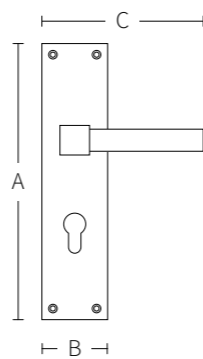

CLASSIC

CODE: 3011 - 3111

Code	A (mm)	B (mm)	C (mm)
3011	350	60	140
3111	350	60	--

Solid spring lever handle
Attached to plate
Fixings visible on one side only

Lever on plate handles.

● Bronze ● Gold ● Red Patina ● Brown Patina