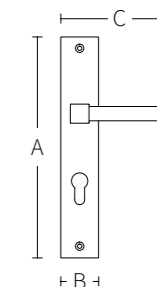

CODE: 3141

Solid spring lever handle
Attached to plate

A (mm)	B (mm)
360	80