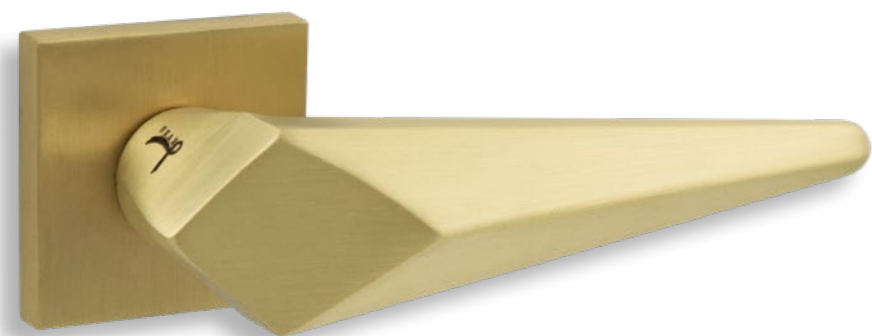

- Bronze
- Gold
- Red Patina
- Brown Patina
- Metalized
- Full Black

FLUK

CODE: R4008

A (mm)	B (mm)	C (mm)
50	50	145

Solid double spring lever handle attached to rose.

Lever on rose handles.

- Bronze
- Gold
- Red Patina
- Brown Patina
- Metalized
- Full Black