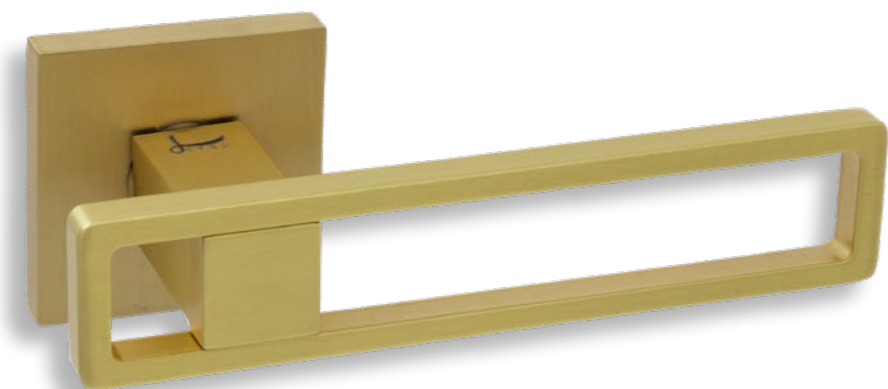

FLOAT(R)

CODE: R4007

A (mm)	B (mm)	C (mm)
50	50	140

Solid double spring lever handle attached to rose.

Lever on rose handles.

- Bronze
- Gold
- Red Patina
- Brown Patina
- Metalized
- Full Black

JOY (SQ)

CODE: R4010

A (mm)	B (mm)
50	50

Solid double spring lever handle attached to rose.

LEVANTE (SQ)

CODE: R2030

A (mm)	B (mm)
50	50

Solid double spring lever handle attached to rose.