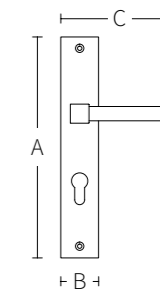

CODE: 2071

Solid spring lever handle
Attached to plate

A (mm)	B (mm)	C (mm)
320	50	130