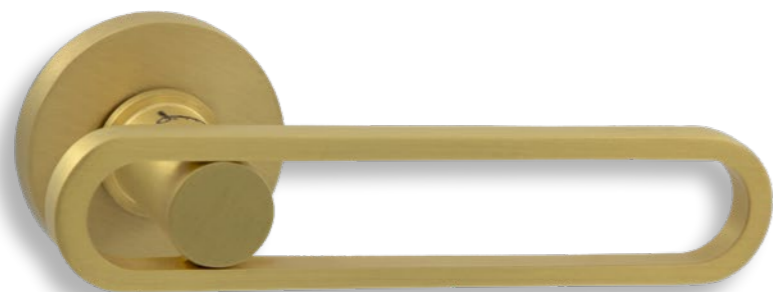

LOUI

Fixings visible on one side only

Code	A (mm)	B (mm)	C (mm)
L9004	170	25	96
L1205	225	30	128
L1602	260	35	160

The classic cabinet handle range covers all the main periods and styles, with its original designs. The available finishings, the possibilities for customization and the large number of accessories, allow you to fully furnish large private homes, as well as villas and luxury resorts.

RING

Fixings visible on one side only

A (mm)	B (mm)
70	70

Our premium brass cabinet handles combine durability with timeless elegance, perfect for enhancing any interior with a touch of sophistication. Modern cabinet handles offer sleek design and minimalism, instantly giving your space a contemporary and clean feel.

DOOR HANDLE

MODERN & NEOCLASSIC

STYLE

FLOAT(C)

CODE: R4007

A (mm)	B (mm)	C (mm)
50	50	135

Solid double spring lever handle attached to rose.

Lever on rose handles.