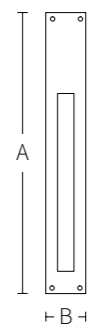

Solid spring lever handle
Attached to plate

A (mm)	B (mm)	C (mm)
320	50	130

DOORPULL

CLASSIC

CODE: P5001

Fixings visible on one side only
Attached to plate

A (mm)	B (mm)
360	70

CODE: P1001

Solid unspring lever handle

A (mm)	B (mm)
300	50

CROWN

CODE: P5302

Fixings visible on one side only
Attached to plate

A (mm)	B (mm)
290	60

CODE: P1002

Solid unspring lever handle