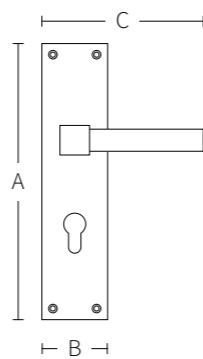

PRINCESS

CODE: 3081

Code	A (mm)	B (mm)	C (mm)
P3081	350	66	125

Solid spring lever handle
Attached to plate
Fixings visible on one side only

Lever on Plate handles.

- Bronze
- Gold
- Red Patina
- Brown Patina