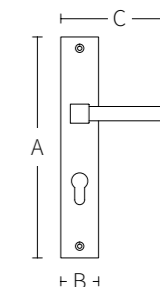

CODE: 3011

Solid spring lever handle
Attached to plate

A (mm)	B (mm)	C (mm)
350	60	140