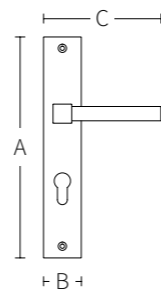

CODE: 3061

Solid spring lever handle
Attached to plate

A (mm)	B (mm)	C (mm)
360	70	160