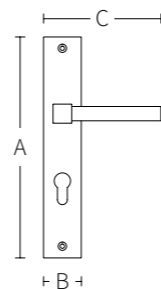

ROSETTE SERIES

CODE: ■ R1009 ■ R1409 ■ R1109 ■ R1209

Code	A (mm)	B (mm)	C (mm)
R1009	80	50	175
R1409	75	60	180
R1109	85	50	180
R1209	50	50	175

Solid double spring lever handle
attached to rose.

Solid door handle that can
be rotated
double sprung on
rosette.

ROSETTE SERIES

CODE: ■ R1008 ■ R1408 ■ R1308 ■ R1208

Code	A (mm)	B (mm)	C (mm)
R1008	80	50	140
R1408	75	60	140
R1308	65	40	135
R1208	50	50	140

Solid double spring lever handle
attached to rose.

Solid door handle that can
be rotated
double sprung on
rosette.

Solid door handle that can
be rotated
double sprung on
rosette.

CLASSIC

CODE: 4111

Solid spring lever handle
Attached to plate
Fixings visible on one side only

Lever on plate handles.

Code	A (mm)	B (mm)	C (mm)
4111	560	60	140

CODE: C4051

Fixings visible on one side only
Attached to plate

A (mm)	B (mm)
430	55

CODE: 2061

Solid spring lever handle
Attached to plate

A (mm)	B (mm)	C (mm)
280	55	140

QUEEN (6051)

QUEEN (5051)