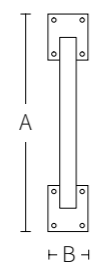

A (mm)	B (mm)
430	90

CODE: P1304

Fixings visible on one side only

A (mm)	B (mm)
280	60

CODE: P1404

Solid unspring lever handle

A (mm)	B (mm)
290	40

MESH