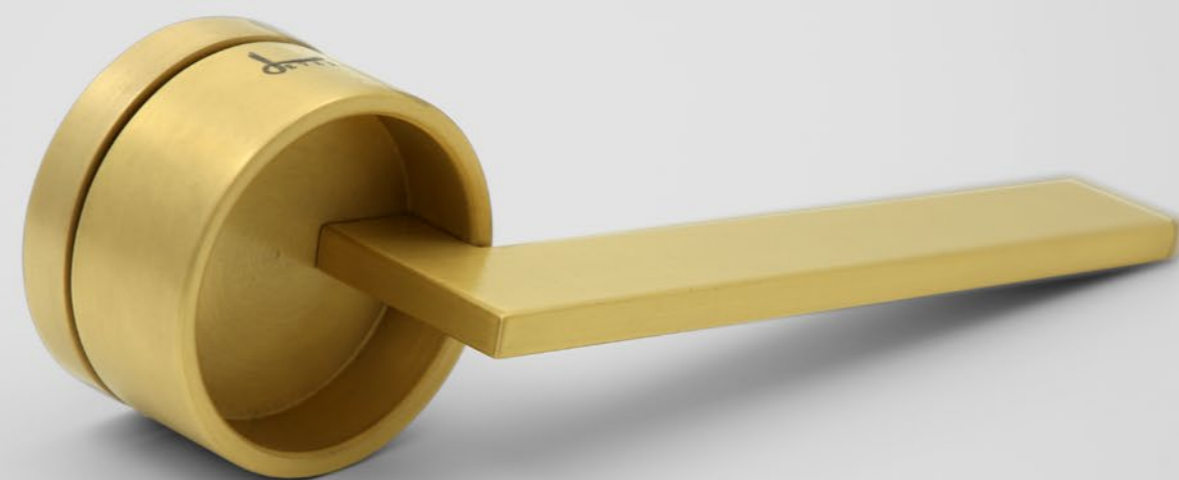

- Bronze
- Gold
- Red Patina
- Brown Patina
- Metalized
- Full Black

RING

CODE: R4015

A (mm)	B (mm)	C (mm)
50	50	155

Solid double spring lever handle attached to rose.

Lever on rose handles.

- Bronze
- Gold
- Red Patina
- Brown Patina
- Metalized
- Full Black

VIVA (S)

CODE: R4003

A (mm)	B (mm)	C (mm)
50	50	165

Solid double spring lever handle attached to rose.

Lever on rose handles.

- Bronze
- Gold
- Red Patina
- Brown Patina
- Metalized
- Full Black

VIVA (B)

CODE: R4003