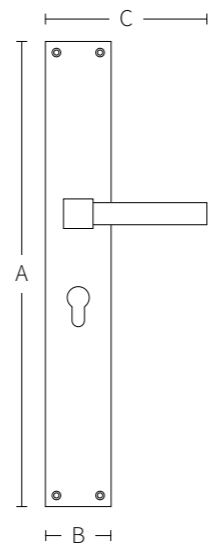

DIAMOND

CODE: 4161

Solid spring lever handle
Attached to plate
Fixings visible on one side only

Lever on plate handles.

Code	A (mm)	B (mm)	C (mm)
4161	540	70	160

The classic Lever range covers all the main periods and styles, with its original designs. The available finishings, the possibilities for customization and the large number of accessories allow you to fully furnish large private homes, as well as villas and luxury resorts.

Bronze
 Gold
 Red Patina