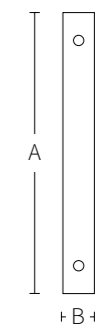

Code	A (mm)	B (mm)	C (mm)
L3001	35	16	-
L1202	165	16	128
L1901	230	16	192
L3202	360	16	320

The classic cabinet handle range covers all the main periods and styles, with its original designs. The available finishings, the possibilities for customization and the large number of accessories allow you to fully furnish large private homes, as well as villas and luxury resorts.