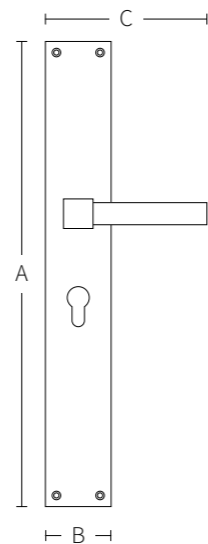

EMPEROR

CODE: 4131

Solid spring lever handle
Attached to plate
Fixings visible on one side only

Lever on plate handles.

Code	A (mm)	B (mm)	C (mm)
4131	535	70	160

The classic Lever range covers all the main periods and styles, with its original designs. The available finishings, the possibilities for customization and the large number of accessories allow you to fully furnish large private homes, as well as villas and luxury resorts.

Bronze
 Gold
 Red Patina