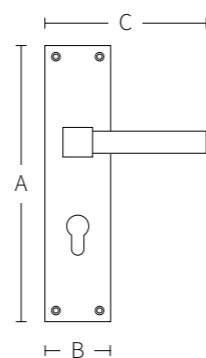

LOUIS

CODE: 4171

Code	A (mm)	B (mm)	C (mm)
P3081	430	60	150

Solid spring lever handle
Attached to plate
Fixings visible on one side only

Lever on Plate handles.

- Bronze
- Gold
- Red Patina
- Brown Patina