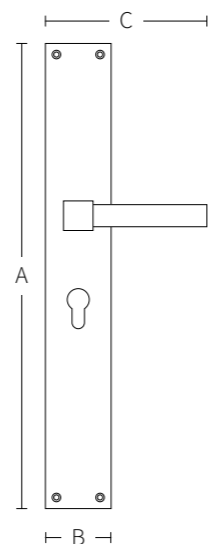

Solid spring lever handle
Attached to plate
Fixings visible on one side only

Lever on plate handles.

● Bronze ● Gold ● Red Patina ● Brown Patina

ROSETTE SERIES

CODE: ■ R1005 ■ R1405 ■ R1304 ■ R1204

Code	A (mm)	B (mm)	C (mm)
R1005	80	50	160
R1405	65	40	140
R1304	75	60	160
R1204	80	50	160

Solid double spring lever handle
attached to rosette.

Solid door handle that can
be rotated
double sprung on
rosette.

DIAMOND

CODE: 4161

Solid spring lever handle
Attached to plate
Fixings visible on one side only

Solid door handle that can
be rotated
double sprung on
rosette.

CROWN

CODE: 3041 - 3141

Code	A (mm)	B (mm)	C (mm)
3041	360	80	160
3141	360	80	--

Solid spring lever handle
Attached to plate
Fixings visible on one side only

Solid door handle that can
be rotated
double sprung on
rosette.

CROWN

CODE: 4141

Solid spring lever handle
Attached to plate
Fixings visible on one side only

Lever on plate handles.

Code	A (mm)	B (mm)	C (mm)
4141	560	80	160