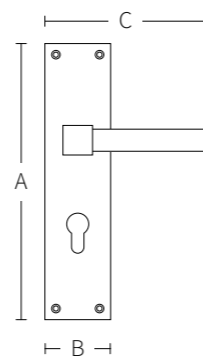

Solid double spring lever handle
attached to rosette.

Solid door handle that can
be rotated
double sprung on
rosette.

DIAMOND

CODE: 4161

Solid spring lever handle
Attached to plate
Fixings visible on one side only

Solid door handle that can
be rotated
double sprung on
rosette.

CROWN

CODE: 3041 - 3141

Code	A (mm)	B (mm)	C (mm)
3041	360	80	160
3141	360	80	--

Solid spring lever handle
Attached to plate
Fixings visible on one side only

Solid door handle that can
be rotated
double sprung on
rosette.

CROWN

CODE: 4141

Solid spring lever handle
Attached to plate
Fixings visible on one side only

Lever on plate handles.

Code	A (mm)	B (mm)	C (mm)
4141	560	80	160

EMPEROR

CODE: 2031(a) - 2031(b)

Code	A (mm)	B (mm)	C (mm)
2031(a)	255	55	140
2031(b)	255	55	130

Solid spring lever handle
Attached to plate
Fixings visible on one side only

Lever on plate handles.

- Bronze
- Gold
- Red Patina
- Brown Patina