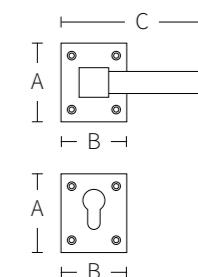

ROSETTE SERIES

CODE: ■ R1101 ■ R1201 ■ R1111 ■ R1011

Code	A (mm)	B (mm)	C (mm)
R1301	65	40	130
R1201	50	50	135
R1111	85	50	70
R1111	85	50	70

Solid double spring lever handle
attached to rose.

Solid door handle that can
be rotated
double sprung on
rosette.