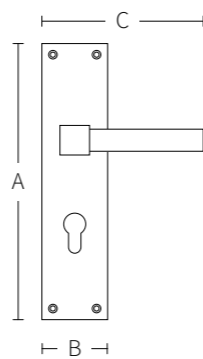

CROWN

CODE: 3041 - 3141

Code	A (mm)	B (mm)	C (mm)
3041	360	80	160
3141	360	80	--

Solid spring lever handle
Attached to plate
Fixings visible on one side only

Lever on plate handles.

- Bronze
- Gold
- Red Patina
- Brown Patina