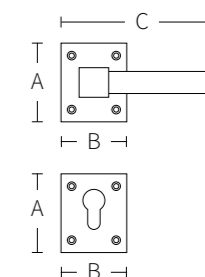

Solid door handle that can
be rotated
double sprung on
rosette.

CROWN

CODE: 3041 - 3141

Code	A (mm)	B (mm)	C (mm)
3041	360	80	160
3141	360	80	--

Solid spring lever handle
Attached to plate
Fixings visible on one side only

Lever on plate handles.

- Bronze
- Gold
- Red Patina
- Brown Patina

ROSETTE SERIES

CODE: R1003 R1403 R1011 R1111

Code	A (mm)	B (mm)	C (mm)
R1003	80	50	145
R1403	75	60	140
R1011	80	50	70
R1111	85	50	70

Solid double spring lever handle
attached to rosette.

Solid door handle that can
be rotated
double sprung on
rosette.

CROWN

CODE: 4141

Solid spring lever handle
Attached to plate
Fixings visible on one side only

Lever on plate handles.

Code	A (mm)	B (mm)	C (mm)
4141	560	80	160