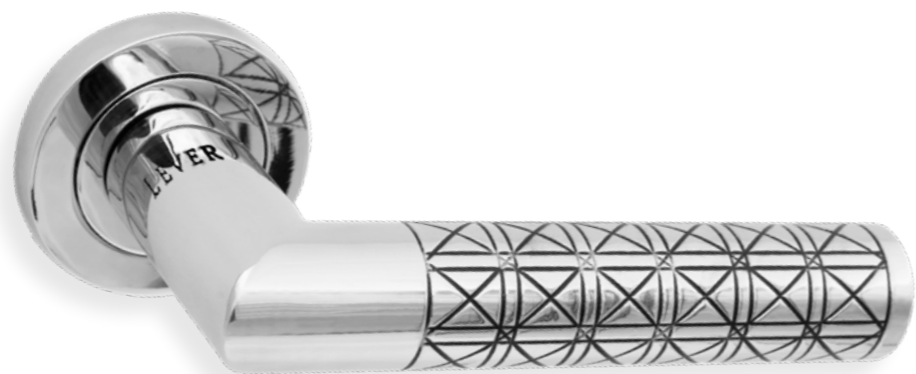

LOTUS

CODE: R4020

A (mm)	B (mm)	C (mm)
50	50	135

Solid double spring lever handle attached to rose.

Lever on rose handles.

- Bronze
- Gold
- Red Patina
- Brown Patina
- Metalized
- Full Black