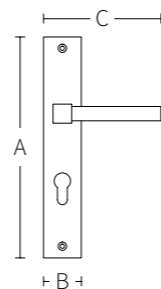

CODE: 3021(a)

Solid spring lever handle
Attached to plate

A (mm)	B (mm)	C (mm)
385	60	130