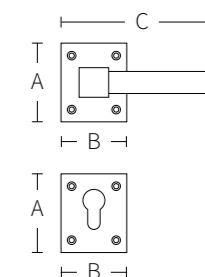

ROSETTE SERIES

CODE: ■ R1106 ■ R1406 ■ R1306 ■ R1206

Code	A (mm)	B (mm)	C (mm)
R1106	85	50	130
R1406	75	60	135
R1306	65	40	125
R1206	50	50	130

Solid double spring lever handle
attached to rose.

Solid door handle that can
be rotated
double sprung on
rosette.