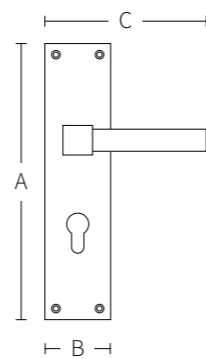

EMPEROR

CODE: 3031

Code	A (mm)	B (mm)	C (mm)
3031	350	70	160

Solid spring lever handle
Attached to plate
Fixings visible on one side only

Lever on plate handles.

● Bronze ● Gold ● Red Patina ● Brown Patina