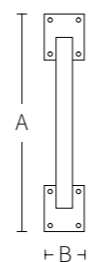

A (mm)	B (mm)	C (mm)
350	60	140

CLASSIC (4011)

CODE: C4011

Fixings visible on one side only
Attached to plate

A (mm)	B (mm)
420	45

CODE: 2011

Solid spring lever handle
Attached to plate

A (mm)	B (mm)	C (mm)
280	45	130

A (mm)	B (mm)
430	90

CODE: P1304

Fixings visible on one side only

A (mm)	B (mm)
280	60

CODE: P1404

Solid unspring lever handle

A (mm)	B (mm)
290	40

MESH