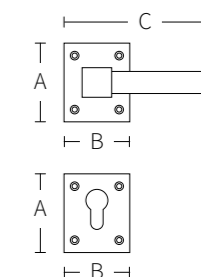

ROSETTE SERIES

CODE: ■ R1007 ■ R1407 ■ R1302 ■ R1202

Code	A (mm)	B (mm)	C (mm)
R1007	80	50	140
R1407	75	60	140
R1302	65	40	120
R1202	50	50	125

Solid double spring lever handle
attached to rosette.

Solid door handle that can
be rotated
double sprung on
rosette.