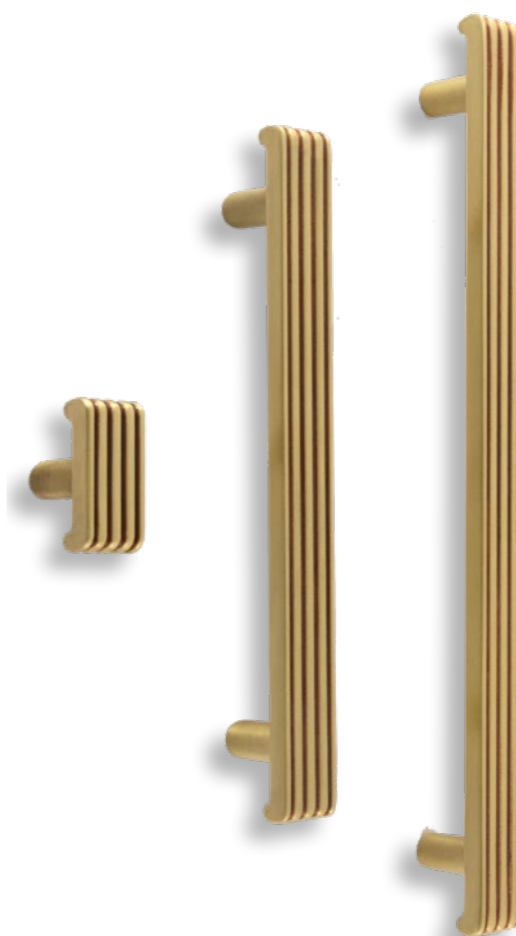

MAYA

Code	A (mm)	B (mm)	C (mm)
L3001	35	16	-
L1202	165	16	128
L1901	230	16	192
L3202	360	16	320

The classic cabinet handle range covers all the main periods and styles, with its original designs. The available finishings, the possibilities for customization and the large number of accessories allow you to fully furnish large private homes, as well as villas and luxury resorts.