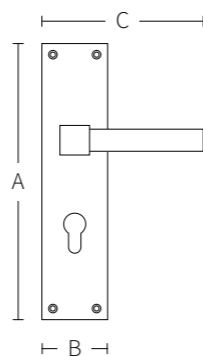

CLASSIC

CODE: 2011(a) - 2011(b)

Code	A (mm)	B (mm)	C (mm)
2011(a)	280	45	130
2011(b)	280	45	140

Solid spring lever handle
Attached to plate
Fixings visible on one side only

Lever on plate handles.

- Bronze
- Gold
- Red Patina
- Brown Patina