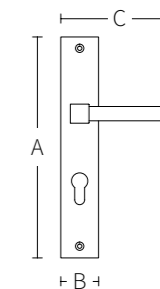

ROSETTE SERIES

CODE: ■ R1009 ■ R1409 ■ R1109 ■ R1209

Code	A (mm)	B (mm)	C (mm)
R1009	80	50	175
R1409	75	60	180
R1109	85	50	180
R1209	50	50	175

Solid double spring lever handle
attached to rose.

Solid door handle that can
be rotated
double sprung on
rosette.

ROSETTE SERIES

CODE: ■ R1008 ■ R1408 ■ R1308 ■ R1208

Code	A (mm)	B (mm)	C (mm)
R1008	80	50	140
R1408	75	60	140
R1308	65	40	135
R1208	50	50	140

Solid double spring lever handle
attached to rose.

Solid door handle that can
be rotated
double sprung on
rosette.

Solid door handle that can
be rotated
double sprung on
rosette.

CLASSIC

CODE: 4111

Solid spring lever handle
Attached to plate
Fixings visible on one side only

Lever on plate handles.

Code	A (mm)	B (mm)	C (mm)
4111	560	60	140

A (mm)	B (mm)	C (mm)
360	70	160

CODE: A5061

Fixings visible on one side only
Attached to plate

A (mm)	B (mm)
490	70

CODE: 3061

Solid spring lever handle
Attached to plate

A (mm)	B (mm)	C (mm)
360	70	160

DIAMOND (4051)