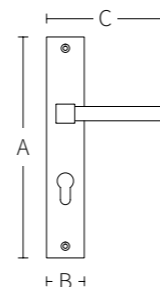

Lever on plate handles.

- Bronze
- Gold
- Red Patina
- Brown Patina

ROSETTE SERIES

CODE: R1003 R1403 R1011 R1111

Code	A (mm)	B (mm)	C (mm)
R1003	80	50	145
R1403	75	60	140
R1011	80	50	70
R1111	85	50	70

Solid double spring lever handle
attached to rosette.

Solid door handle that can
be rotated
double sprung on
rosette.

CROWN

CODE: 4141

Solid spring lever handle
Attached to plate
Fixings visible on one side only

Lever on plate handles.

Code	A (mm)	B (mm)	C (mm)
4141	560	80	160

● Bronze ● Gold ● Red Patina

SWAN

CODE: 2071

Code	A (mm)	B (mm)	C (mm)
2071	320	50	130

Solid spring lever handle
Attached to plate
Fixings visible on one side only

Lever on plate handles.

● Bronze ● Gold ● Red Patina ● Brown Patina

CODE: B6031

Fixings visible on one side only
Attached to plate

A (mm)	B (mm)
535	70

CODE: 3031

Solid spring lever handle
Attached to plate

A (mm)	B (mm)	C (mm)
350	70	160

CODE: C4031

Fixings visible on one side only
Attached to plate