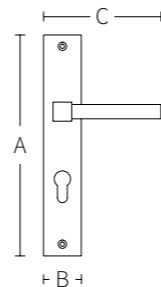

CODE: 2011

Solid spring lever handle
Attached to plate

A (mm)	B (mm)	C (mm)
280	45	130