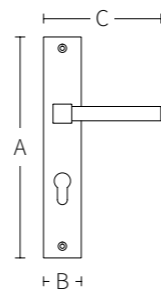

CODE: 3131

Solid spring lever handle
Attached to plate

A (mm)	B (mm)
350	70