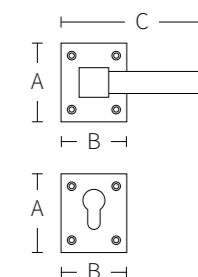

ROSETTE SERIES

CODE: ■ R1005 ■ R1405 ■ R1304 ■ R1204

Code	A (mm)	B (mm)	C (mm)
R1005	80	50	160
R1405	65	40	140
R1304	75	60	160
R1204	80	50	160

Solid double spring lever handle
attached to rosette.

Solid door handle that can
be rotated
double sprung on
rosette.