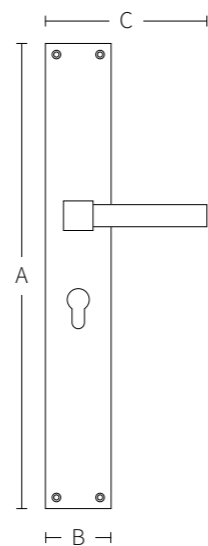

KING

CODE: 4121

Solid spring lever handle
Attached to plate
Fixings visible on one side only

Lever on plate handles.

Code	A (mm)	B (mm)	C (mm)
4121	585	60	150

The classic Lever range covers all the main periods and styles, with its original designs. The available finishings, the possibilities for customization and the large number of accessories allow you to fully furnish large private homes, as well as villas and luxury resorts.

Bronze
 Gold
 Red Patina