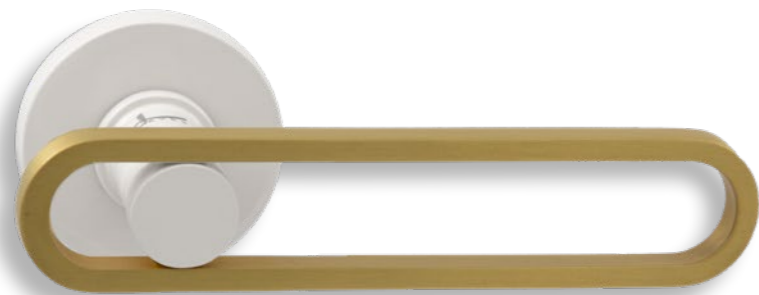

RING

Fixings visible on one side only

A (mm)	B (mm)
70	70

Our premium brass cabinet handles combine durability with timeless elegance, perfect for enhancing any interior with a touch of sophistication. Modern cabinet handles offer sleek design and minimalism, instantly giving your space a contemporary and clean feel.

DOOR HANDLE

MODERN & NEOCLASSIC

STYLE

FLOAT(C)

CODE: R4007

A (mm)	B (mm)	C (mm)
50	50	135

Solid double spring lever handle attached to rose.

Lever on rose handles.