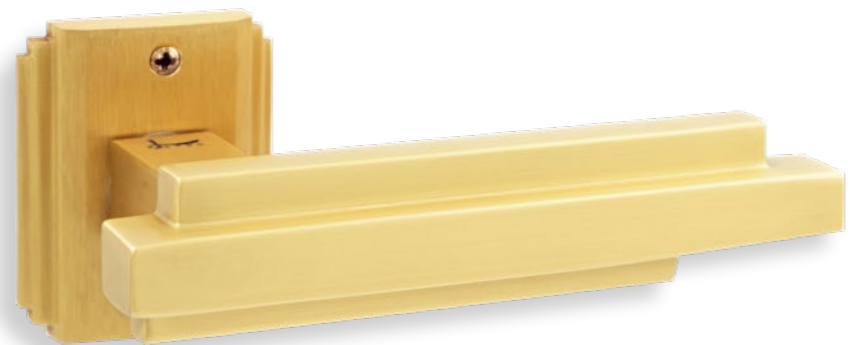

SKYLINE

CODE: R4014

A (mm)	B (mm)	C (mm)
50	80	145

Solid double spring lever handle attached to rose.

Lever on rose handles.

- Bronze
- Gold
- Red Patina
- Brown Patina
- Metalized
- Full Black