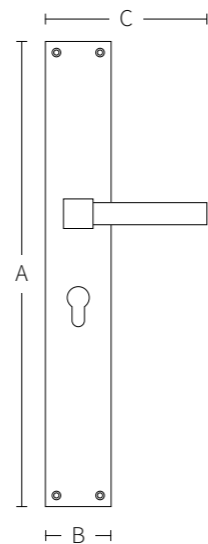

QUEEN

CODE: 4151

Solid spring lever handle
Attached to plate
Fixings visible on one side only

Lever on plate handles.

Code	A (mm)	B (mm)	C (mm)
4151	490	60	145

The classic Lever range covers all the main periods and styles, with its original designs. The available finishings, the possibilities for customization and the large number of accessories allow you to fully furnish large private homes, as well as villas and luxury resorts.

Bronze
 Gold
 Red Patina