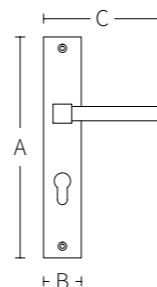

Solid door handle that can
be rotated
double sprung on
rosette.

CROWN

CODE: 3041 - 3141

Code	A (mm)	B (mm)	C (mm)
3041	360	80	160
3141	360	80	--

Solid spring lever handle
Attached to plate
Fixings visible on one side only

Solid door handle that can
be rotated
double sprung on
rosette.

CROWN

CODE: 4141

Solid spring lever handle
Attached to plate
Fixings visible on one side only

Lever on plate handles.

Code	A (mm)	B (mm)	C (mm)
4141	560	80	160

● Bronze ● Gold ● Red Patina

SWAN

CODE: 2071

Code	A (mm)	B (mm)	C (mm)
2071	320	50	130

Solid spring lever handle
Attached to plate
Fixings visible on one side only

Lever on plate handles.

● Bronze ● Gold ● Red Patina ● Brown Patina

CROWN (6041)

CROWN (5041)

CODE: B6041

Fixings visible on one side only
Attached to plate

A (mm)	B (mm)
560	80

CODE: 3041

Solid spring lever handle
Attached to plate

A (mm)	B (mm)	C (mm)
360	80	160