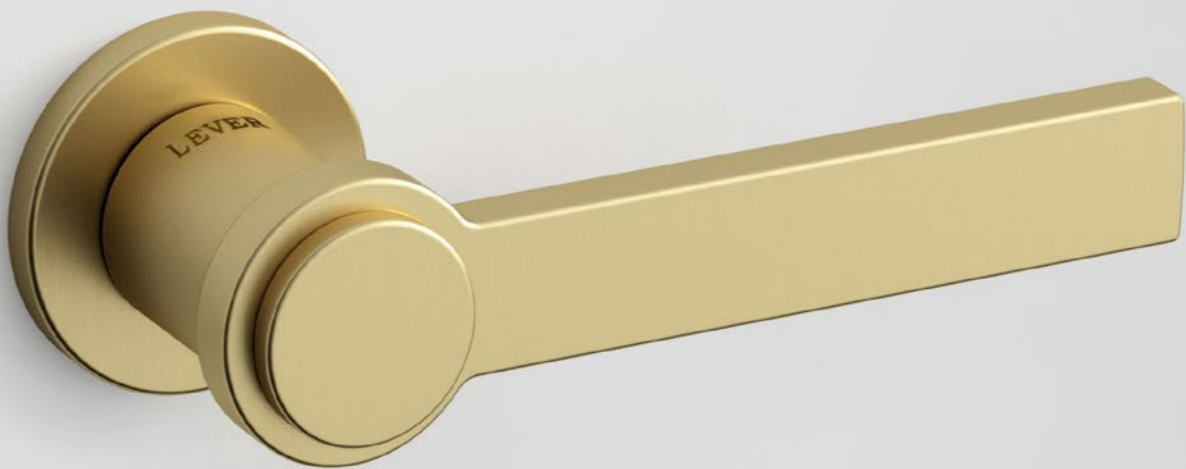

JOY (SQ)

CODE: R4010

A (mm)	B (mm)
50	50

Solid double spring lever handle attached to rose.

LEVANTE (SQ)

CODE: R2030

A (mm)	B (mm)
50	50

Solid double spring lever handle attached to rose.

BLOG

CODE: R4016

A (mm)	B (mm)	C (mm)
50	50	155

Solid double spring lever handle attached to rose.

Lever on rose handles.

- Bronze
- Gold
- Red Patina
- Brown Patina
- Metalized
- Full Black

HILL

CODE: R4013

A (mm)	B (mm)	C (mm)
50	50	140

Solid double spring lever handle attached to rose.

Lever on rose handles.

- Bronze
- Gold
- Red Patina
- Brown Patina
- Metalized
- Full Black

CALIN

CODE: R4012

A (mm)	B (mm)	C (mm)
50	50	140