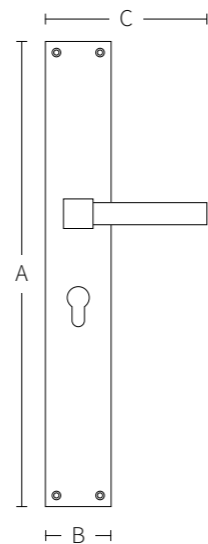

Bronze
 Gold
 Red Patina

CLASSIC

CODE: 2011(a) - 2011(b)

Code	A (mm)	B (mm)	C (mm)
2011(a)	280	45	130
2011(b)	280	45	140

Solid spring lever handle
Attached to plate
Fixings visible on one side only

Lever on plate handles.

Solid door handle that can
be rotated
double sprung on
rosette.

CROWN

CODE: 3041 - 3141

Code	A (mm)	B (mm)	C (mm)
3041	360	80	160
3141	360	80	--

Solid spring lever handle
Attached to plate
Fixings visible on one side only

Solid door handle that can
be rotated
double sprung on
rosette.

CROWN

CODE: 4141

Solid spring lever handle
Attached to plate
Fixings visible on one side only

Lever on plate handles.

Code	A (mm)	B (mm)	C (mm)
4141	560	80	160

Solid door handle that can
be rotated
double sprung on
rosette.

CLASSIC

CODE: 4111

Solid spring lever handle
Attached to plate
Fixings visible on one side only

Lever on plate handles.

Code	A (mm)	B (mm)	C (mm)
4111	560	60	140