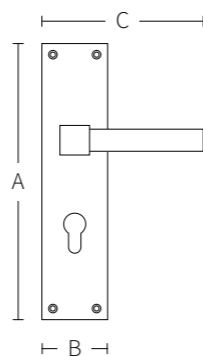

DIAMOND

CODE: 3061 - 2061

Code	A (mm)	B (mm)	C (mm)
3061	360	70	160
2061	280	55	140

Solid spring lever handle
Attached to plate
Fixings visible on one side only

Lever on plate handles.

● Bronze ● Gold ● Red Patina ● Brown Patina