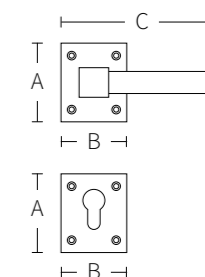

ROSETTE SERIES

CODE: ■ R1008 ■ R1408 ■ R1308 ■ R1208

Code	A (mm)	B (mm)	C (mm)
R1008	80	50	140
R1408	75	60	140
R1308	65	40	135
R1208	50	50	140

Solid double spring lever handle
attached to rose.

Solid door handle that can
be rotated
double sprung on
rosette.