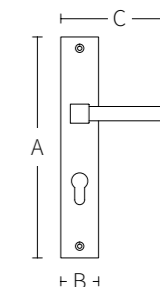

CODE: 2051(b)

Solid spring lever handle
Attached to plate

A (mm)	B (mm)	C (mm)
290	60	130