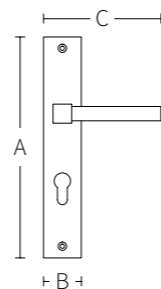

CODE: 3071

Solid spring lever handle
Attached to plate

A (mm)	B (mm)	C (mm)
355	60	180