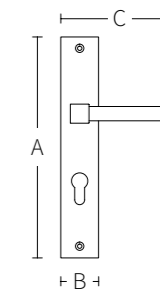

CODE: 3021(b)

Solid spring lever handle
Attached to plate

A (mm)	B (mm)	C (mm)
385	60	150