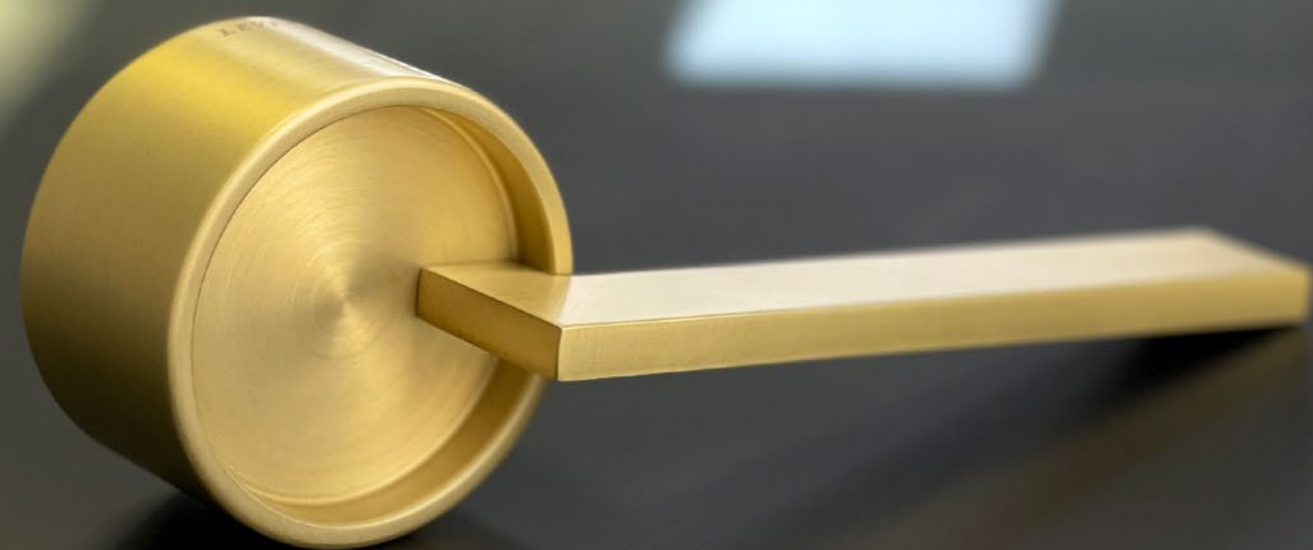

VIVA (S)

CODE: R4003

A (mm)	B (mm)	C (mm)
50	50	165

Solid double spring lever handle attached to rose.

Lever on rose handles.

- Bronze
- Gold
- Red Patina
- Brown Patina
- Metalized
- Full Black

VIVA (B)

CODE: R4003