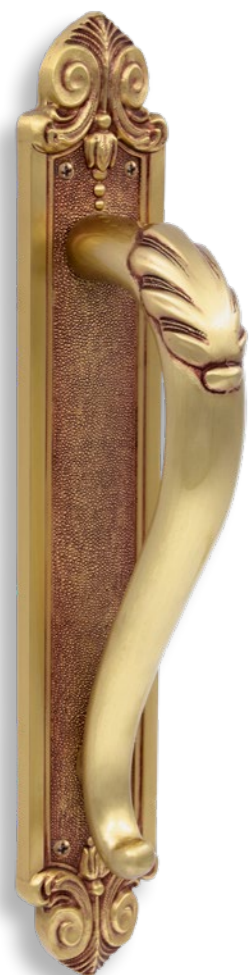

SWAN

CODE: P5702

Fixings visible on one side only
Attached to plate

A (mm)	B (mm)
320	50

CODE: P1102

Solid unspring lever handle

A (mm)	B (mm)
260	50