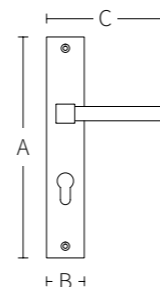

CODE: 3011

Solid spring lever handle
Attached to plate

A (mm)	B (mm)	C (mm)
350	60	140