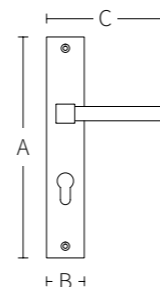

ROSETTE SERIES

CODE: ■ R1009 ■ R1409 ■ R1109 ■ R1209

Code	A (mm)	B (mm)	C (mm)
R1009	80	50	175
R1409	75	60	180
R1109	85	50	180
R1209	50	50	175

Solid double spring lever handle
attached to rose.

Solid door handle that can
be rotated
double sprung on
rosette.

ROSETTE SERIES

CODE: ■ R1008 ■ R1408 ■ R1308 ■ R1208

Code	A (mm)	B (mm)	C (mm)
R1008	80	50	140
R1408	75	60	140
R1308	65	40	135
R1208	50	50	140

Solid double spring lever handle
attached to rose.

Solid door handle that can
be rotated
double sprung on
rosette.

Solid door handle that can
be rotated
double sprung on
rosette.

CLASSIC

CODE: 4111

Solid spring lever handle
Attached to plate
Fixings visible on one side only

Lever on plate handles.

Code	A (mm)	B (mm)	C (mm)
4111	560	60	140

CODE: B6051

Fixings visible on one side only
Attached to plate

A (mm)	B (mm)
490	60

CODE: 2051(a)

Solid spring lever handle
Attached to plate

A (mm)	B (mm)	C (mm)
290	60	140

CODE: A5051

Fixings visible on one side only
Attached to plate