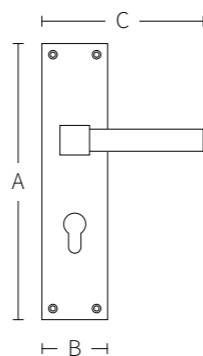

SWAN

CODE: 2071

Code	A (mm)	B (mm)	C (mm)
2071	320	50	130

Solid spring lever handle
Attached to plate
Fixings visible on one side only

Lever on plate handles.

● Bronze ● Gold ● Red Patina ● Brown Patina